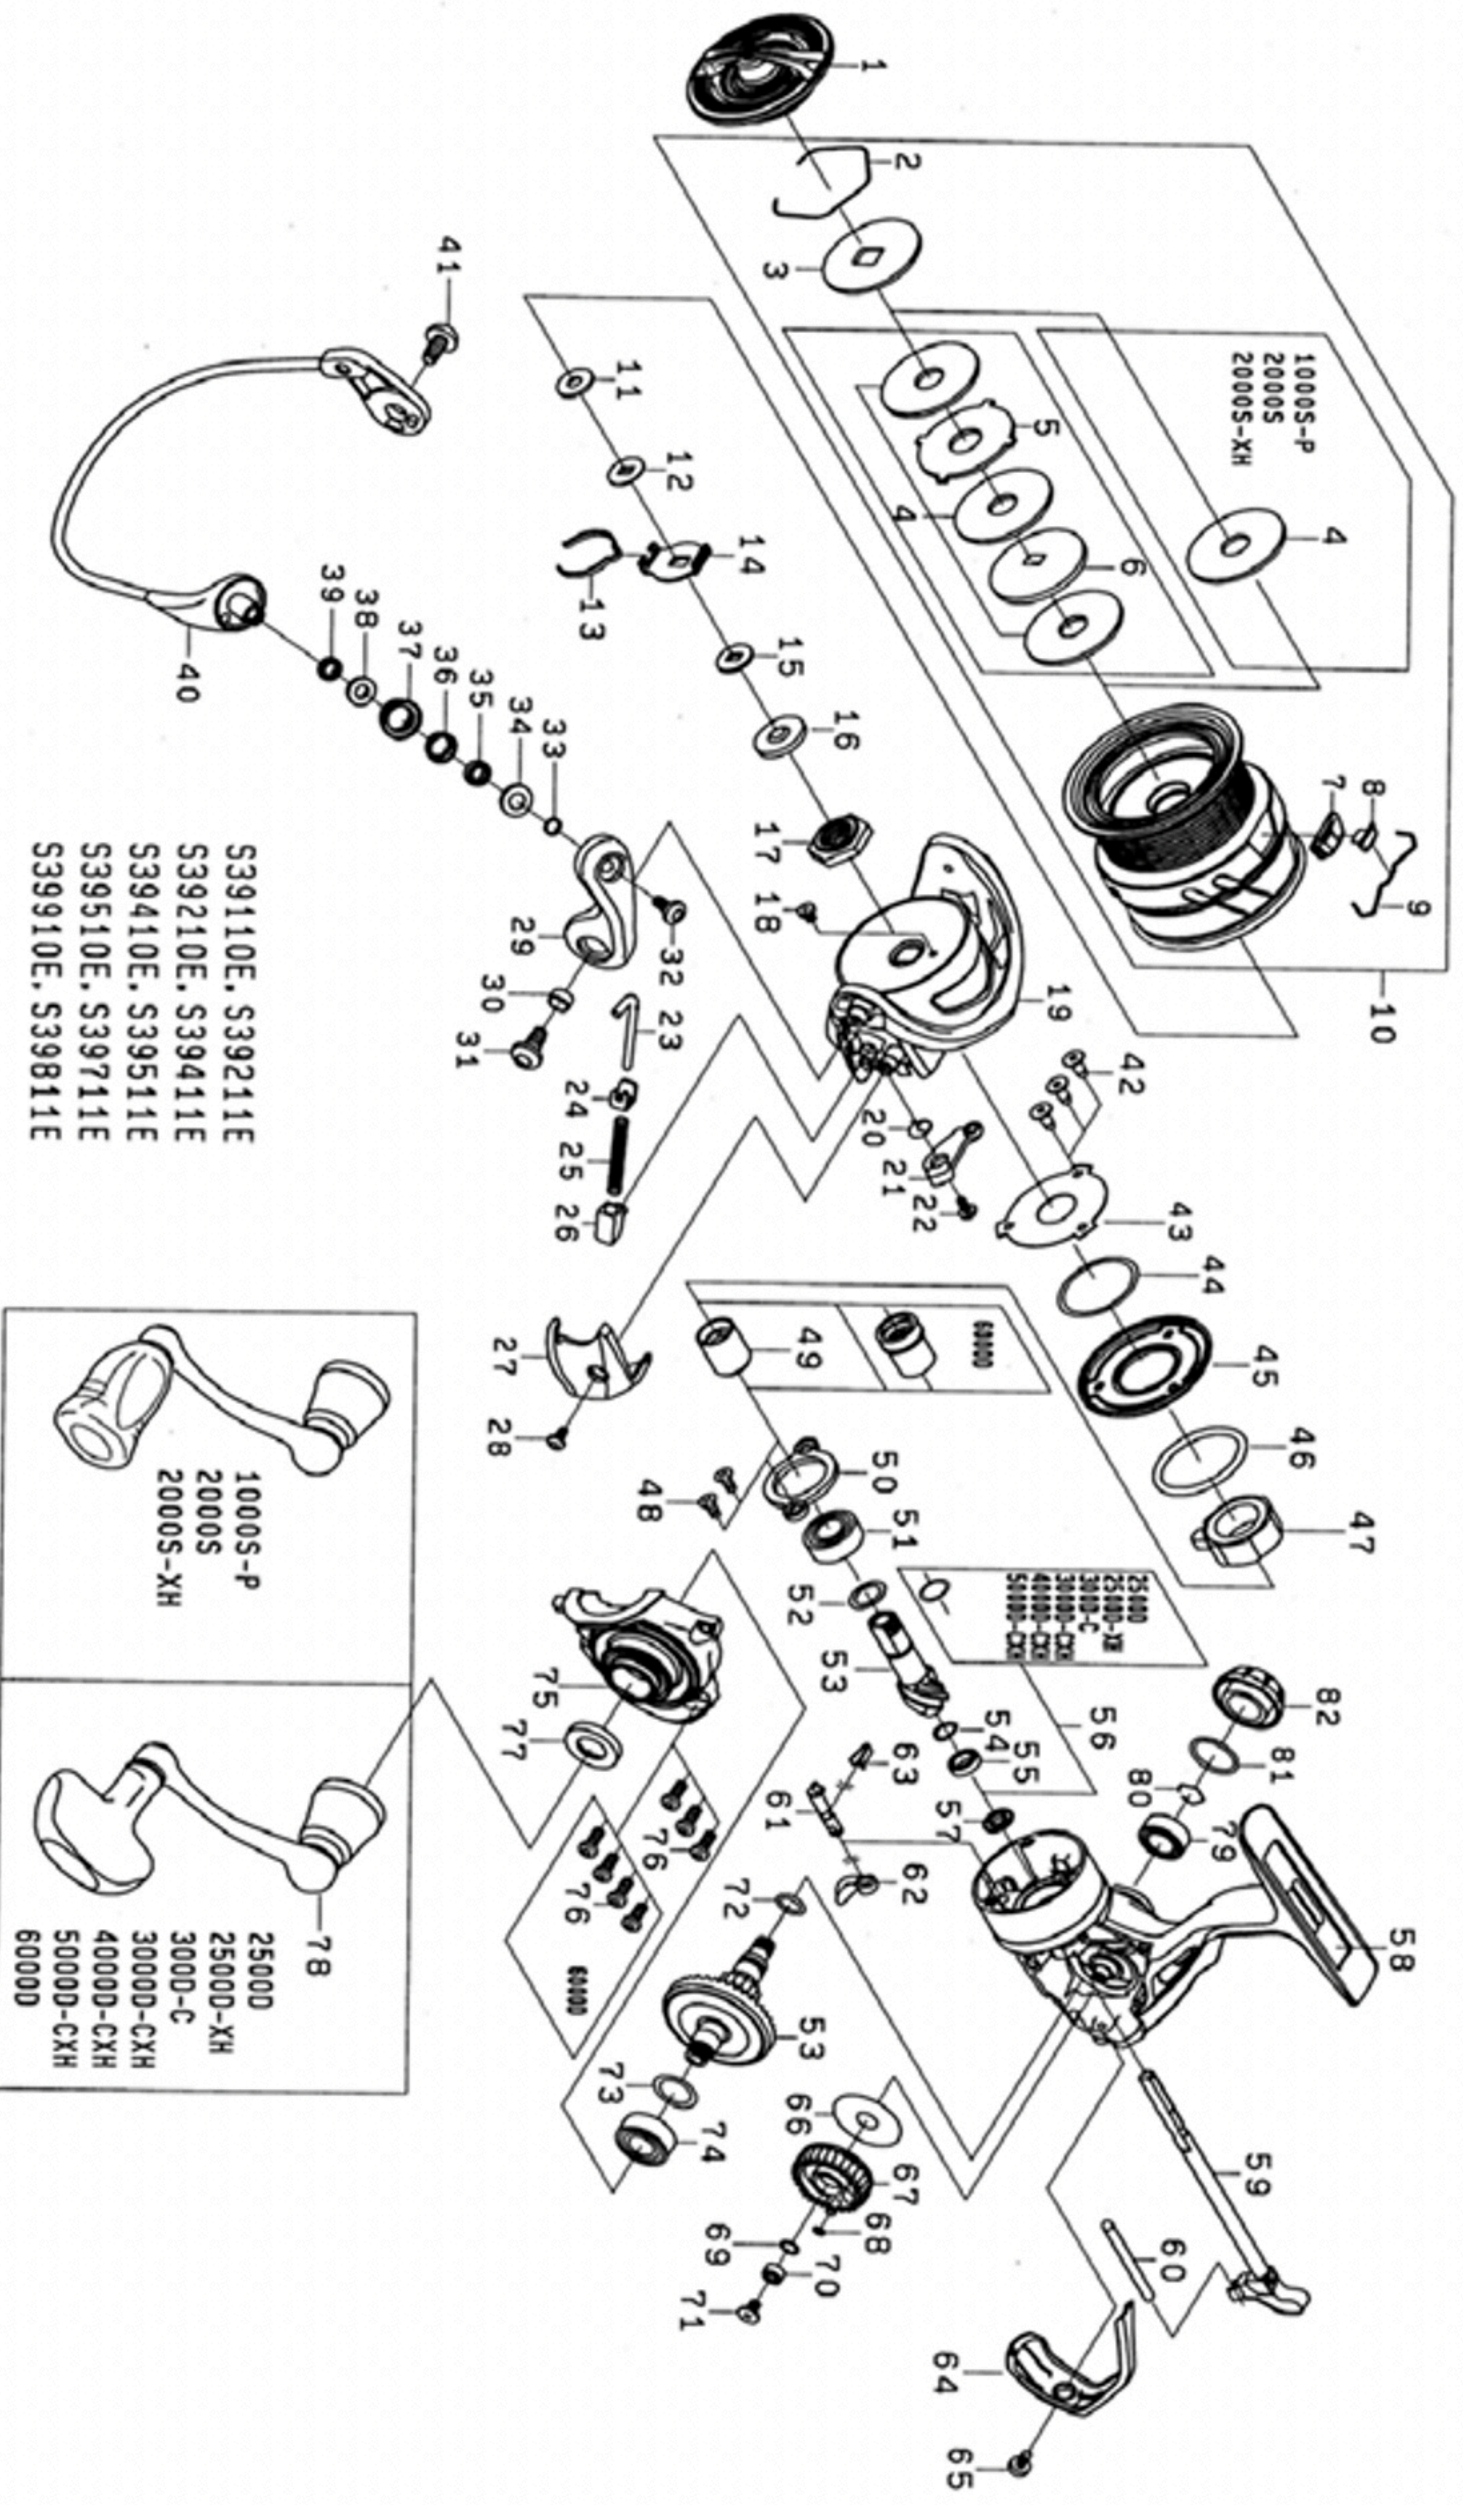

18 CALDIA LT 1000S-P

Feel Alive.

Please quote by part number, not key number when ordering.
spares@daiwaaustralia.com.au PH: (02) 8644 8644

18 CALDIA LT 1000S-P ~ LT 6000D

REEL NAME	MGFT CODE	KEY NO	PARTS CODE	DESCRIPTION
18 CALDIA LT 1000S-P	S39110E	1	6J697001	DRAG KNOB
18 CALDIA LT 1000S-P	S39110E	2	6J547101	DRAG RING
18 CALDIA LT 1000S-P	S39110E	3	6J547001	DRAG DISC WASHER
18 CALDIA LT 1000S-P	S39110E	4	6J678801	ATD DRAG WASHER (1 pack - 3pcs)
18 CALDIA LT 1000S-P	S39110E	5	-	DRAG LIP WASHER
18 CALDIA LT 1000S-P	S39110E	6	-	DRAG DISC WASHER
18 CALDIA LT 1000S-P	S39110E	7	6J563601	LINE STOPPER PLATE
18 CALDIA LT 1000S-P	S39110E	8	6J558001	LINE STOPPER
18 CALDIA LT 1000S-P	S39110E	9	6J314801	LINE STOPPER SPRING
18 CALDIA LT 1000S-P	S39110E	10	6J696701	SPOOL ASSY (2 ~ 10)
18 CALDIA LT 1000S-P	S39110E	11	6E398000	SPOOL WASHER (A)
18 CALDIA LT 1000S-P	S39110E	12	6E467101	SPOOL WASHER (B)
18 CALDIA LT 1000S-P	S39110E	13	6J525101	CLICK LEAF SPRING
18 CALDIA LT 1000S-P	S39110E	14	6J546201	CLICK HOLDER
18 CALDIA LT 1000S-P	S39110E	15	6J703101	CLICK HOLDER WASHER
18 CALDIA LT 1000S-P	S39110E	16	6H986901	ROTOR NUT PACKING
18 CALDIA LT 1000S-P	S39110E	17	6H961101	ROTOR NUT
18 CALDIA LT 1000S-P	S39110E	18	6H022701	ROTOR NUT SCREW
18 CALDIA LT 1000S-P	S39110E	19	6H974326	ROTOR
18 CALDIA LT 1000S-P	S39110E	20	6H443301	KICK LEVER SPRING
18 CALDIA LT 1000S-P	S39110E	21	6H443401	KICK LEVER ASSY
18 CALDIA LT 1000S-P	S39110E	22	6H417701	KICK LEVER SCREW
18 CALDIA LT 1000S-P	S39110E	23	6H443601	ARM LEVER SHAFT
18 CALDIA LT 1000S-P	S39110E	24	6H576101	ARM LEVER SHAFT PLATE
18 CALDIA LT 1000S-P	S39110E	25	6H442401	ARM LEVER SHAFT SPRING
18 CALDIA LT 1000S-P	S39110E	26	6H414301	ARM LEVER SHAFT HOLDER
18 CALDIA LT 1000S-P	S39110E	27	6H974401	ARM LEVER SP COVER
18 CALDIA LT 1000S-P	S39110E	28	6H431301	ARM LEVER SP COVER SCREW
18 CALDIA LT 1000S-P	S39110E	29	6H960102	ARM LEVER
18 CALDIA LT 1000S-P	S39110E	30	6H962401	ARM LEVER COLLAR
18 CALDIA LT 1000S-P	S39110E	31	6H431201	ARM LEVER SCREW
18 CALDIA LT 1000S-P	S39110E	32	6H697701	ROLLER SCREW
18 CALDIA LT 1000S-P	S39110E	33	6H961001	ROLLER COLLAR (A)
18 CALDIA LT 1000S-P	S39110E	34	6H038301	ROLLER BEARING PACKING
18 CALDIA LT 1000S-P	S39110E	35	6G686903	ROLLER BALL BEARING
18 CALDIA LT 1000S-P	S39110E	36	6H960901	ROLLER BEARING COLLAR
18 CALDIA LT 1000S-P	S39110E	37	6G686703	LINE ROLLER
18 CALDIA LT 1000S-P	S39110E	38	6H960801	ROLLER COLLAR (B)
18 CALDIA LT 1000S-P	S39110E	39	6H960701	ROLLER COLLAR (C)
18 CALDIA LT 1000S-P	S39110E	40	6H974501	BAIL ASSY
18 CALDIA LT 1000S-P	S39110E	41	6H431201	BAIL HOLDER SCREW
18 CALDIA LT 1000S-P	S39110E	42	6J429301	MAGSEALED PLATE SCREW
18 CALDIA LT 1000S-P	S39110E	43	6J675201	MAGSEALED PLATE
18 CALDIA LT 1000S-P	S39110E	44	6J354801	MAGSEALED PLATE ORING
18 CALDIA LT 1000S-P	S39110E	45	6J445901	MAGSEALED CAP
18 CALDIA LT 1000S-P	S39110E	46	6J639900	ONEWAY CLUTCH WASHER
18 CALDIA LT 1000S-P	S39110E	47	6J388401	ONEWAY CLUTCH
18 CALDIA LT 1000S-P	S39110E	48	6G997301	PINION BEARING PLATE SCREW
18 CALDIA LT 1000S-P	S39110E	49	6J001403	CLUTCH RING
18 CALDIA LT 1000S-P	S39110E	50	6H442201	PINION BEARING PLATE
18 CALDIA LT 1000S-P	S39110E	51	6G467302	PINION BALL BEARING (A)
18 CALDIA LT 1000S-P	S39110E	52	63758500	PINION BEARING WASHER
18 CALDIA LT 1000S-P	S39110E	53	6Z023903	PINION + DRIVE GEAR SET
18 CALDIA LT 1000S-P	S39110E	54	6J683001	PINION BEARING SPRING WASHER
18 CALDIA LT 1000S-P	S39110E	55	6H959601	PINION BALL BEARING (B)
18 CALDIA LT 1000S-P	S39110E	56	-	PINION COLLAR WASHER
18 CALDIA LT 1000S-P	S39110E	57	6J387701	PINION COLLAR
18 CALDIA LT 1000S-P	S39110E	58	6J696901	BODY ASSY
18 CALDIA LT 1000S-P	S39110E	59	6J559702	MAIN SHAFT
18 CALDIA LT 1000S-P	S39110E	60	6J526101	OSCILLATING POST
18 CALDIA LT 1000S-P	S39110E	61	6H595501	STOPPER CAM
18 CALDIA LT 1000S-P	S39110E	62	6H595401	STOPPER LEVER
18 CALDIA LT 1000S-P	S39110E	63	6H697801	STOPPER CAM LEAF SPRING
18 CALDIA LT 1000S-P	S39110E	64	6J524901	REAR CAP
18 CALDIA LT 1000S-P	S39110E	65	6J389001	REAR CAP SCREW
18 CALDIA LT 1000S-P	S39110E	66	6H607902	OSCILLATING GEAR WASHER
18 CALDIA LT 1000S-P	S39110E	67	6J535801	OSCILLATING GEAR
18 CALDIA LT 1000S-P	S39110E	68	6G683301	OSCILLATING GEAR ORING
18 CALDIA LT 1000S-P	S39110E	69	6H129200	OSCILLATING GEAR BALL BEARING WASHER
18 CALDIA LT 1000S-P	S39110E	70	6G469005	OSCILLATING GEAR BALL BEARING
18 CALDIA LT 1000S-P	S39110E	71	6G997001	OSCILLATING GEAR BALL BEARING SCREW
18 CALDIA LT 1000S-P	S39110E	72	6G670501	DRIVE GEAR ORING
18 CALDIA LT 1000S-P	S39110E	73	63758500	DRIVE WASHER
18 CALDIA LT 1000S-P	S39110E	74	6G467302	DRIVE GEAR BALL BEARING (A)
18 CALDIA LT 1000S-P	S39110E	75	6J628803	BODY COVER ASSY
18 CALDIA LT 1000S-P	S39110E	76	6J389801	BODY COVER SCREW
18 CALDIA LT 1000S-P	S39110E	77	6J130201	HANDLE CAP PACKING
18 CALDIA LT 1000S-P	S39110E	78	6J696601	HANDLE ASSY
18 CALDIA LT 1000S-P	S39110E	79	6G522706	DRIVE GEAR BALL BEARING (B)
18 CALDIA LT 1000S-P	S39110E	80	6G472401	DRIVE BEARING RING
18 CALDIA LT 1000S-P	S39110E	81	6G162401	HANDLE CAP ORING
18 CALDIA LT 1000S-P	S39110E	82	6J389701	HANDLE CAP